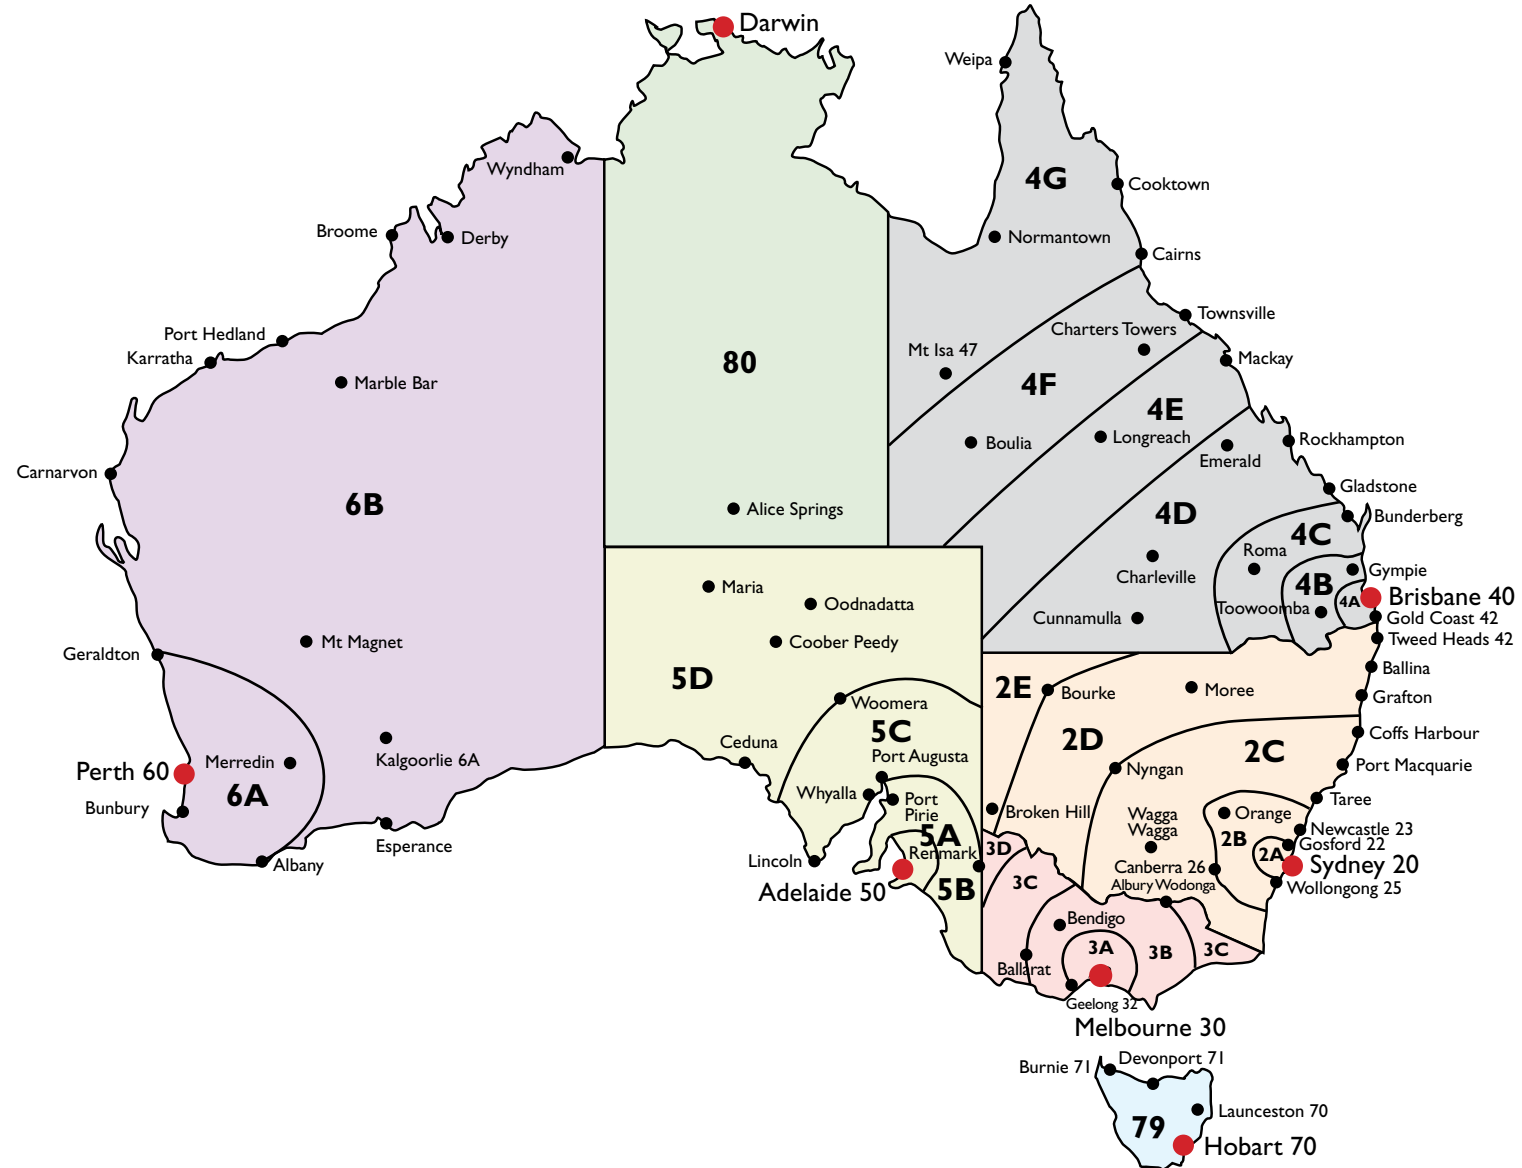

postcode zone finder

Pick-up Hotlines

Sydney	(02) 9735 7888
Melbourne	(03) 9931 7000
Brisbane	(07) 3275 0711
Adelaide	(08) 8343 6688
Perth	(08) 9353 2730

State Depots

Sydney	(02) 9735 7800
Melbourne	(03) 9931 7077
Brisbane	(07) 3275 0700
Adelaide	(08) 8343 6688
Perth	(08) 9353 2730